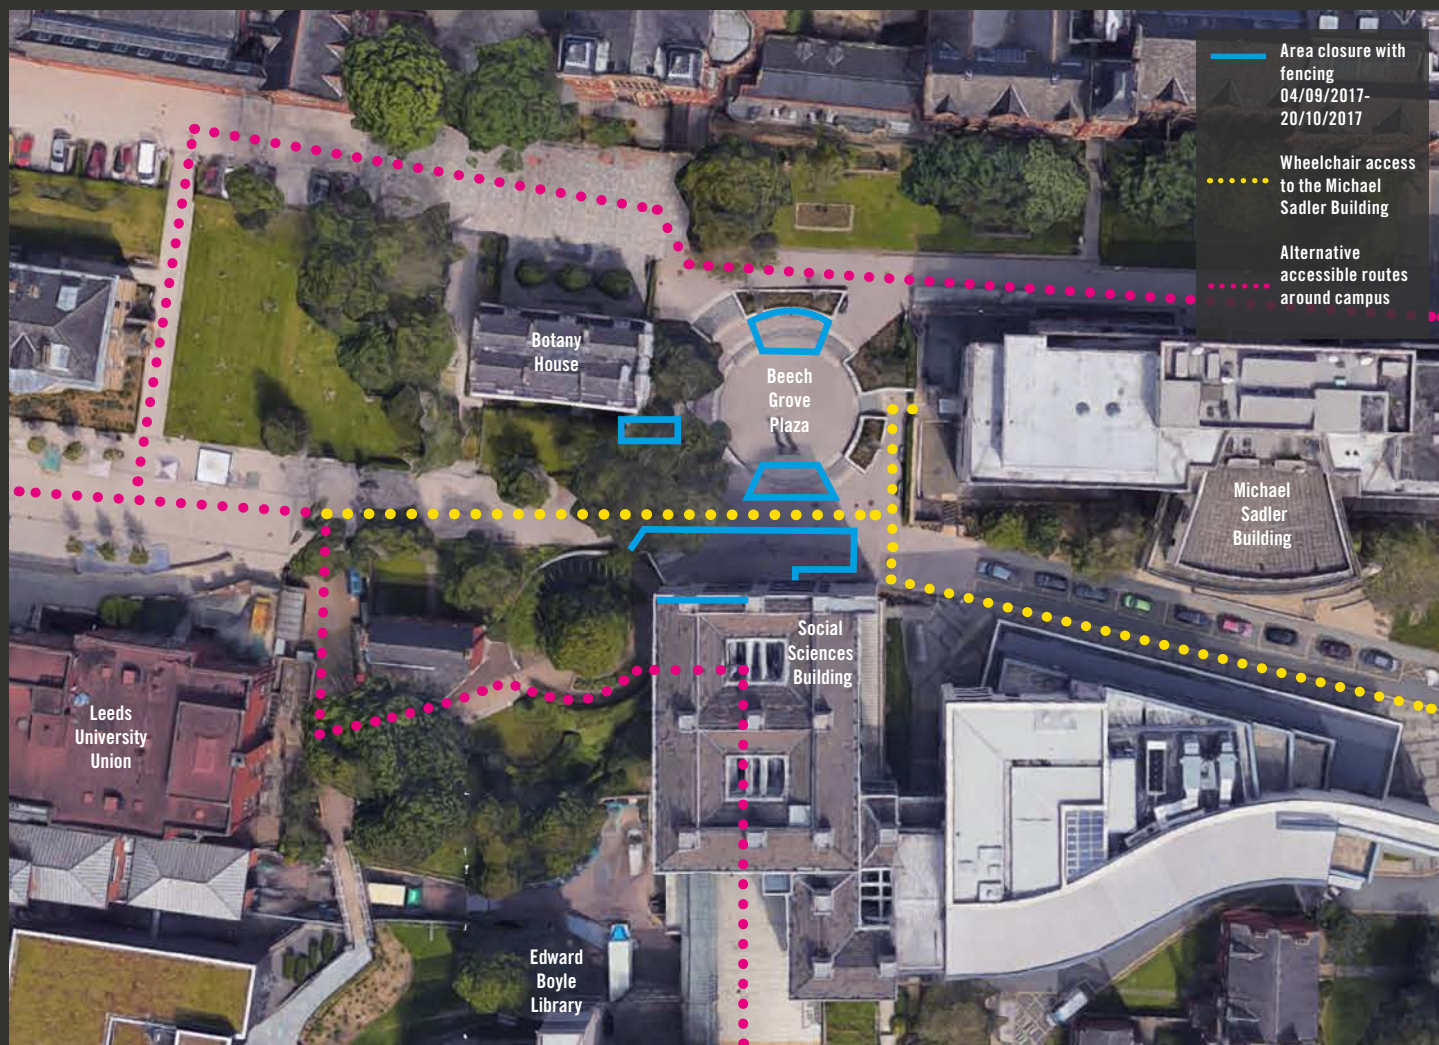

Upgrade works at Beech Grove Plaza

From Monday 4 September to Friday 20 October 2017

- From 4 September to 20 October 2017 we'll be carrying out work to improve access to Beech Grove Plaza for partially-sighted and less able-bodied members of our community.
- Most of the Plaza will stay open while the work is done, but some areas will be fenced off: see the map below for details
- Over the next couple of years we'll be investing £3.5 million in improving access to this and other parts of our campus

For further information visit campusdevelopments.leeds.ac.uk/disruptions

You can also contact Mark Lines – M.E.Lines@leeds.ac.uk – or the Estates Helpdesk (0113 345 5555).

IT'S ALL PART
OF OUR CAMPUS

MASTERPLAN

UNIVERSITY OF LEEDS